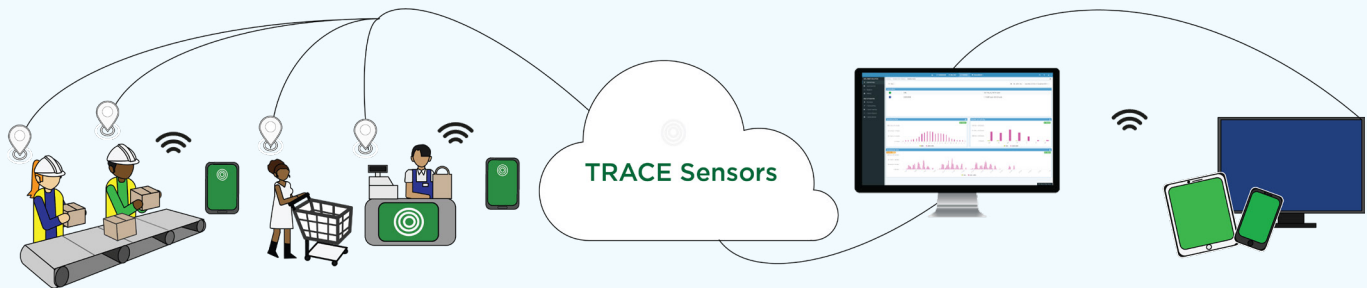

TRACE Sensors Real-Time Location Services

Gather - Analyze - Optimize

How can you drive efficiency and increase productivity if you don't know where the gaps are?

Gain a detailed, data-driven understanding of how people interact and how your assets are allocated throughout your facility so you can optimize your business processes, streamline your workflows, and increase your businesses revenue opportunities.

TRACE Sensors provides hyper-accurate real-time location services (RTLS), using IoT technologies to gather data about the position of your workforce and industrial assets and turns that data into valuable analytics you can use to drive efficiency.

TRACE Sensors Real-Time Location Services

Gather

Create a digital blueprint of your facility, collecting data from a variety of IoT devices (tags, wearables, etc.), transforming your facility into an interactive, measurable environment.

TRACE Retail

TRACE Retail provides you with advanced in-store analytics that enable you to measure and analyze—in real-time and with high precision—how shoppers move and interact with products in a physical store, and to turn that data into actionable KPIs to improve processes and optimize your store's profitability.